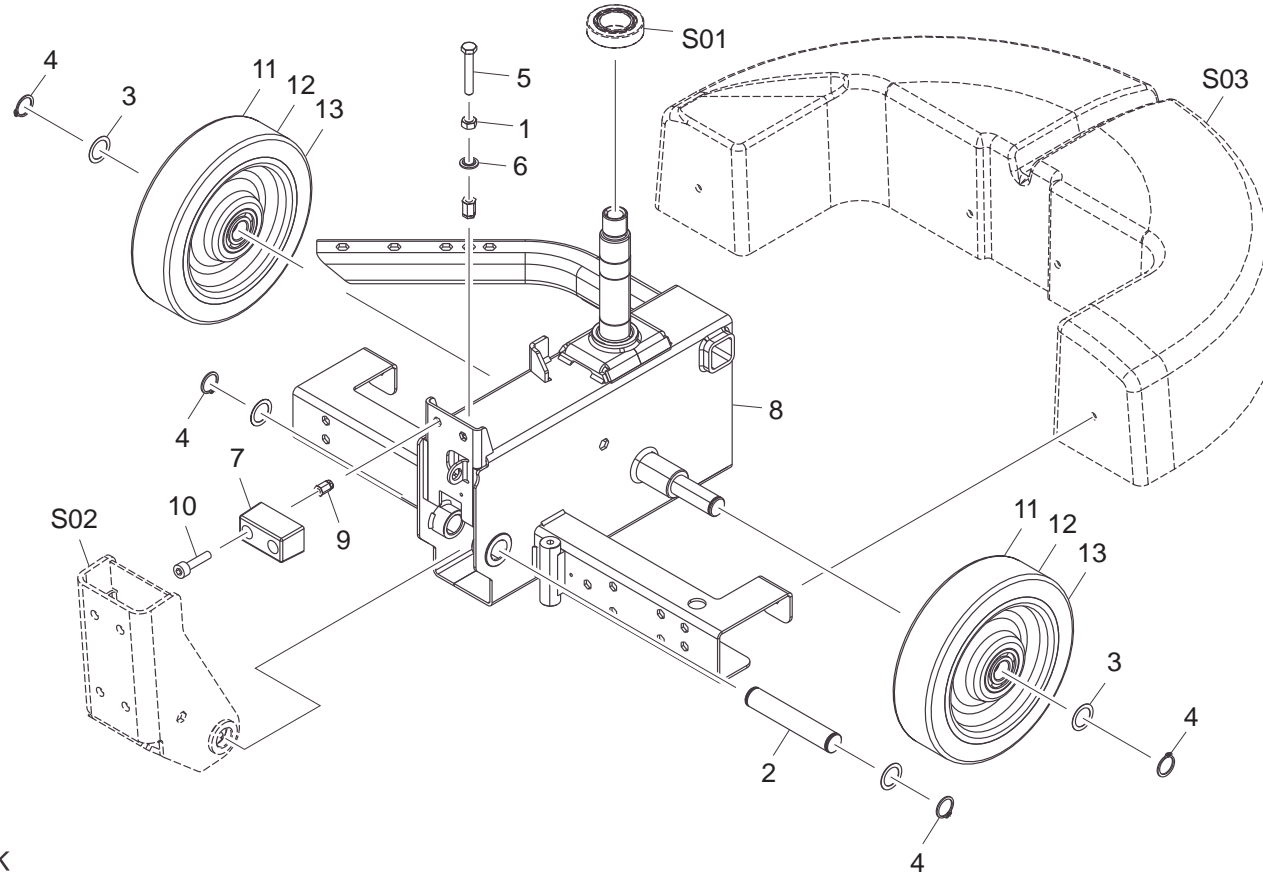

BUMPER  
 BUMPER  
 PARECHOCS  
 STOSSBÜGEL  
 BUMPER/PARAGOLPE

S01	7371303343-005
S02	7371303343-006
S03	7371303343-003

**3709308735**

COD. 11: BLACK  
 COD. 12: NO STAIN  
 COD. 13: COLD PACKAGE

**7371303343 ■004**